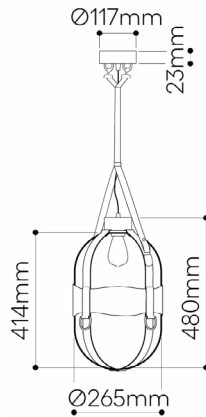

CERTIFICATES

Product ID: Type A

Product ID: Type B

CONSTRUCTION SPECIFICATIONS

Weight: 6 kg
Construction material: Mouth-blown lead-free crystal in clear
Cord Length: 2,500 mm
Mounting: Ceiling
Environment: Indoor

Weight: 6 kg
Construction material: Mouth-blown lead-free crystal in clear
Cord Length: 2,500 mm
Mounting: Ceiling
Environment: Indoor

ELECTRICAL SPECIFICATIONS

Input voltage [V]: 100 - 140 V
Frequency [Hz]: 50-60 Hz
Max. power [W]: 3 W
Coverage IP: 20
Socket: E26
Light source: -
Energy class: -

Input voltage [V]: 100 - 140 V
Frequency [Hz]: 50-60 Hz
Max. power [W]: 3 W
Coverage IP: 20
Socket: E26
Light source: -
Energy class: -

DATASHEET

Name:
Type:
Designed by:

TIED-UP ROMANCE
Pendant Light
Katerina Handlová

bomma

CERTIFICATES

Product ID: Type C

CONSTRUCTION SPECIFICATIONS

Weight:	6 kg
Construction material:	Mouth-blown lead-free crystal in clear
Cord Length:	2,500 mm
Mounting:	Ceiling
Environment:	Indoor

ELECTRICAL SPECIFICATIONS