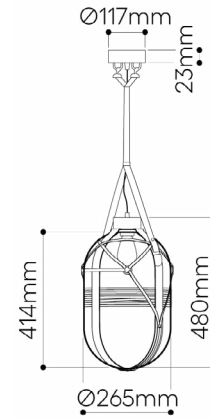

CERTIFICATES

Product ID: Type A

Product ID: Type B

CONSTRUCTION SPECIFICATIONS

Weight: 6 kg
Construction material: Mouth-blown lead-free crystal in clear
Cord Length: 2,500 mm
Mounting: Ceiling
Environment: Indoor

Weight: 6 kg
Construction material: Mouth-blown lead-free crystal in clear
Cord Length: 2,500 mm
Mounting: Ceiling
Environment: Indoor

ELECTRICAL SPECIFICATIONS

Input voltage [V]: 100 - 140 V
Frequency [Hz]: 50-60 Hz
Max. power [W]: 3 W
Coverage IP: 20
Socket: E26
Light source: -
Energy class: -

Input voltage [V]: 100 - 140 V
Frequency [Hz]: 50-60 Hz
Max. power [W]: 3 W
Coverage IP: 20
Socket: E26
Light source: -
Energy class: -

DATASHEET

Name:
Type:
Designed by:

TIED-UP ROMANCE
Pendant Light
Katerina Handlová

bomma

CERTIFICATES

Product ID: Type C

CONSTRUCTION SPECIFICATIONS

Weight:	6 kg
Construction material:	Mouth-blown lead-free crystal in clear
Cord Length:	2,500 mm
Mounting:	Ceiling
Environment:	Indoor

ELECTRICAL SPECIFICATIONS