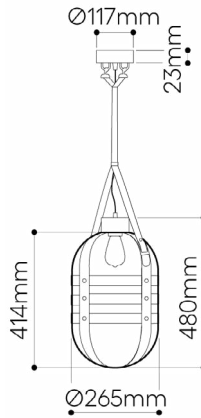

CERTIFICATES

Product ID: Type A

Product ID: Type B

CONSTRUCTION SPECIFICATIONS

Weight: 6 kg
Construction material: Mouth-blown lead-free crystal in clear
Cord Length: 2,500 mm
Mounting: Ceiling
Environment: Indoor

Weight: 6 kg
Construction material: Mouth-blown lead-free crystal in clear
Cord Length: 2,500 mm
Mounting: Ceiling
Environment: Indoor

ELECTRICAL SPECIFICATIONS

Input voltage [V]: 100 - 140 V
Frequency [Hz]: 50-60 Hz
Max. power [W]: 3 W
Coverage IP: 20
Socket: E26
Light source: -
Energy class: -

Input voltage [V]: 100 - 140 V
Frequency [Hz]: 50-60 Hz
Max. power [W]: 3 W
Coverage IP: 20
Socket: E26
Light source: -
Energy class: -

DATASHEET

Name:
Type:
Designed by:

TIED-UP ROMANCE
Pendant Light
Katerina Handlová

bomma

CERTIFICATES

Product ID: Type C

CONSTRUCTION SPECIFICATIONS

Weight:	6 kg
Construction material:	Mouth-blown lead-free crystal in clear
Cord Length:	2,500 mm
Mounting:	Ceiling
Environment:	Indoor

ELECTRICAL SPECIFICATIONS